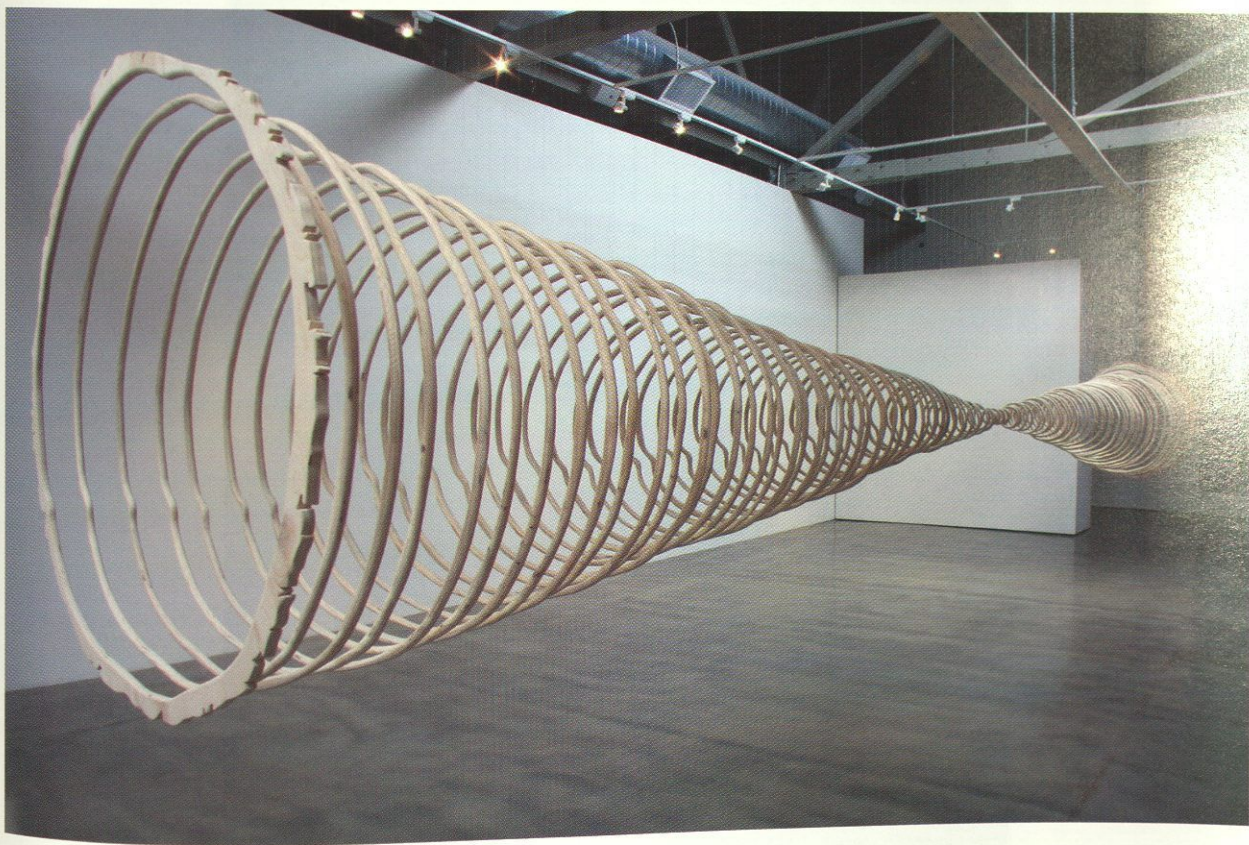

**TERRY BERLIER**

*Acoustic Locator*

METAL WHEELS, GALVANIZED METAL, STEEL, WOOD COLUMN, WOOD SHELVES,  
AIRLINE TIE-DOWN STRAPPING, WOOD GLUE

5' X 11' X 37 1/2", 2012

**TERRY BERLIER**

*Perfect Lovers*

PLYWOOD AND MONOFILAMENT